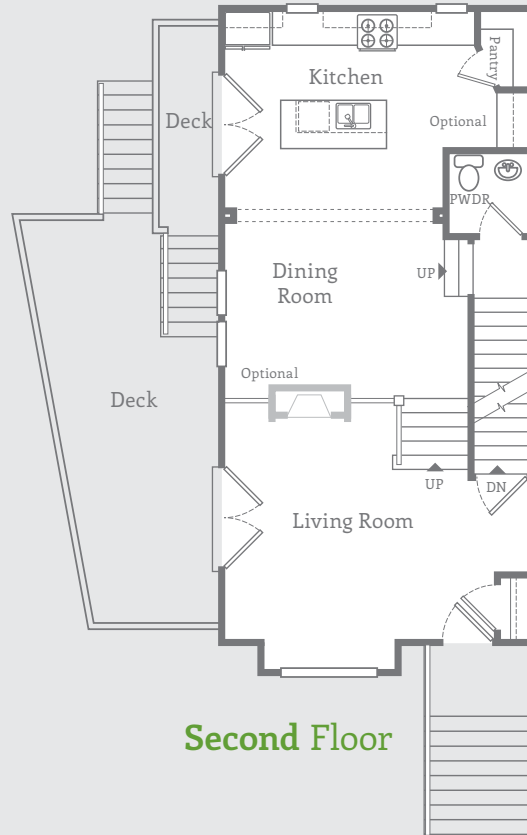

the GRAND SLAM

Plan TLER

SKY
TERRACE
COLLECTION

2134 SQUARE FEET
3-BEDROOM | 2.5 BATH
2-CAR GARAGE

First Floor

Second Floor

Third Floor

Fourth Floor