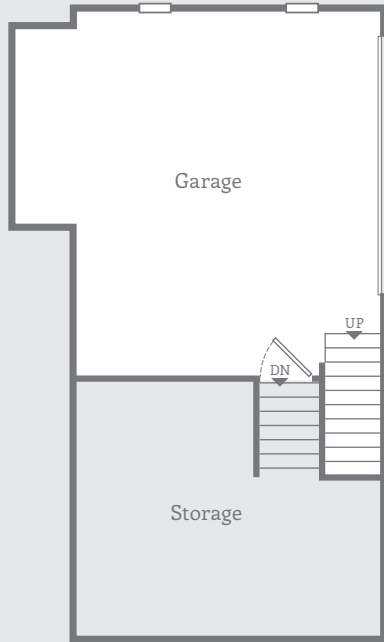

the GRAND SLAM

Plan TLER

SKY
TERRACE
COLLECTION

2134 SQUARE FEET
3-BEDROOM | 2.5 BATH
2-CAR GARAGE

First Floor

Second Floor

Third Floor

Fourth Floor