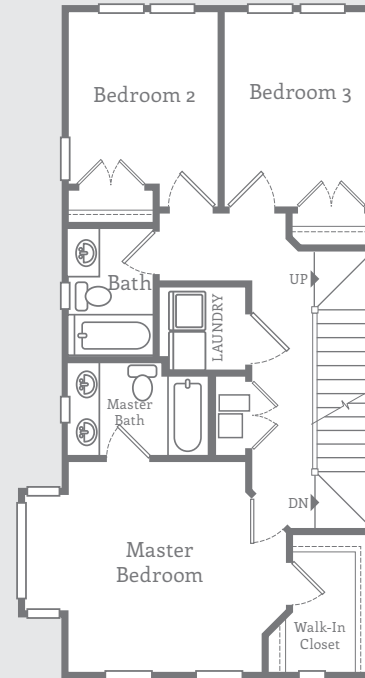

the GRAND SLAM

Plan TLER

SKY
TERRACE
COLLECTION

2134 SQUARE FEET
3-BEDROOM | 2.5 BATH
2-CAR GARAGE

First Floor

Second Floor

Third Floor

Fourth Floor