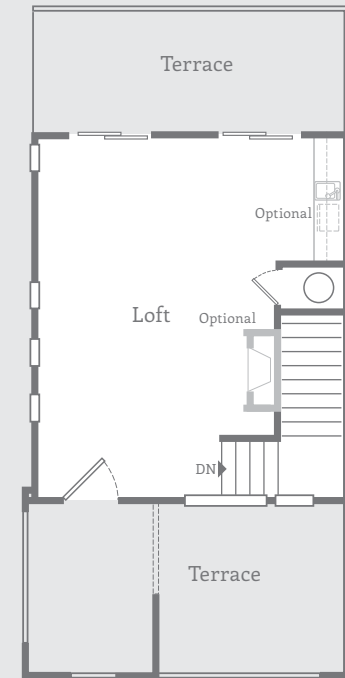

the GRAND SLAM

Plan TLER

SKY
TERRACE
COLLECTION

2134 SQUARE FEET
3-BEDROOM | 2.5 BATH
2-CAR GARAGE

First Floor

Second Floor

Third Floor

Fourth Floor