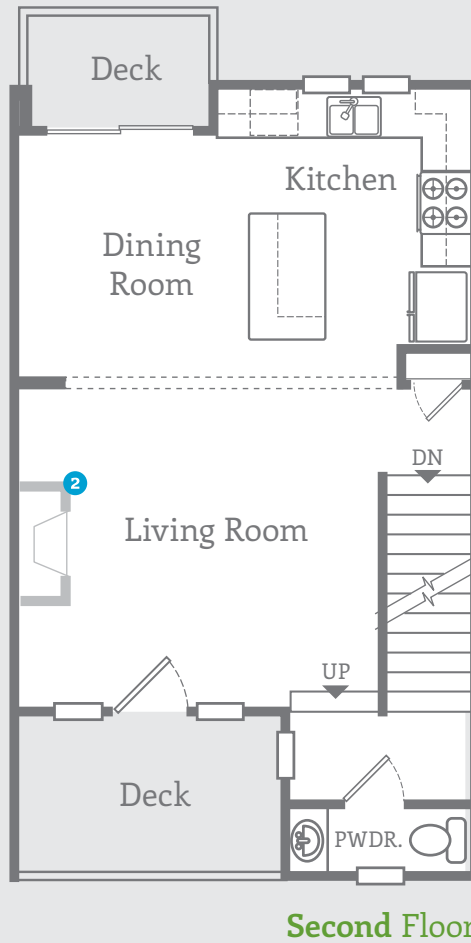

the CANCUN

Plan 02

SKY
TERRACE
COLLECTION

1417 SQ. FEET
2-BEDROOM | 2.5 BATH
2-CAR GARAGE
ROOF TERRACE

- 1 Optional Storage Room
- 2 Optional Fireplace
- 3 Standard Single Door
Optional Split Doors
Swinging Into Bedroom

This is only a conceptual, artistic rendering of the floor plan. Actual dimensions, square footage, and locations of windows, decks, patios and other features will vary from building to building. Refer to the architectural construction drawings for more detail.