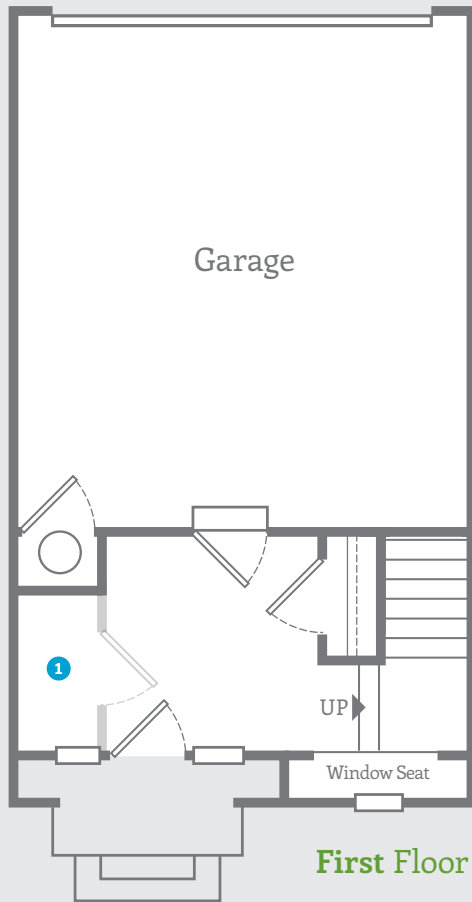

the CANCUN

Plan 02

SKY
TERRACE
COLLECTION

1417 SQ. FEET
2-BEDROOM | 2.5 BATH
2-CAR GARAGE
ROOF TERRACE

- 1 Optional Storage Room
- 2 Optional Fireplace
- 3 Standard Single Door
Optional Split Doors
Swinging Into Bedroom

This is only a conceptual, artistic rendering of the floor plan. Actual dimensions, square footage, and locations of windows, decks, patios and other features will vary from building to building. Refer to the architectural construction drawings for more detail.