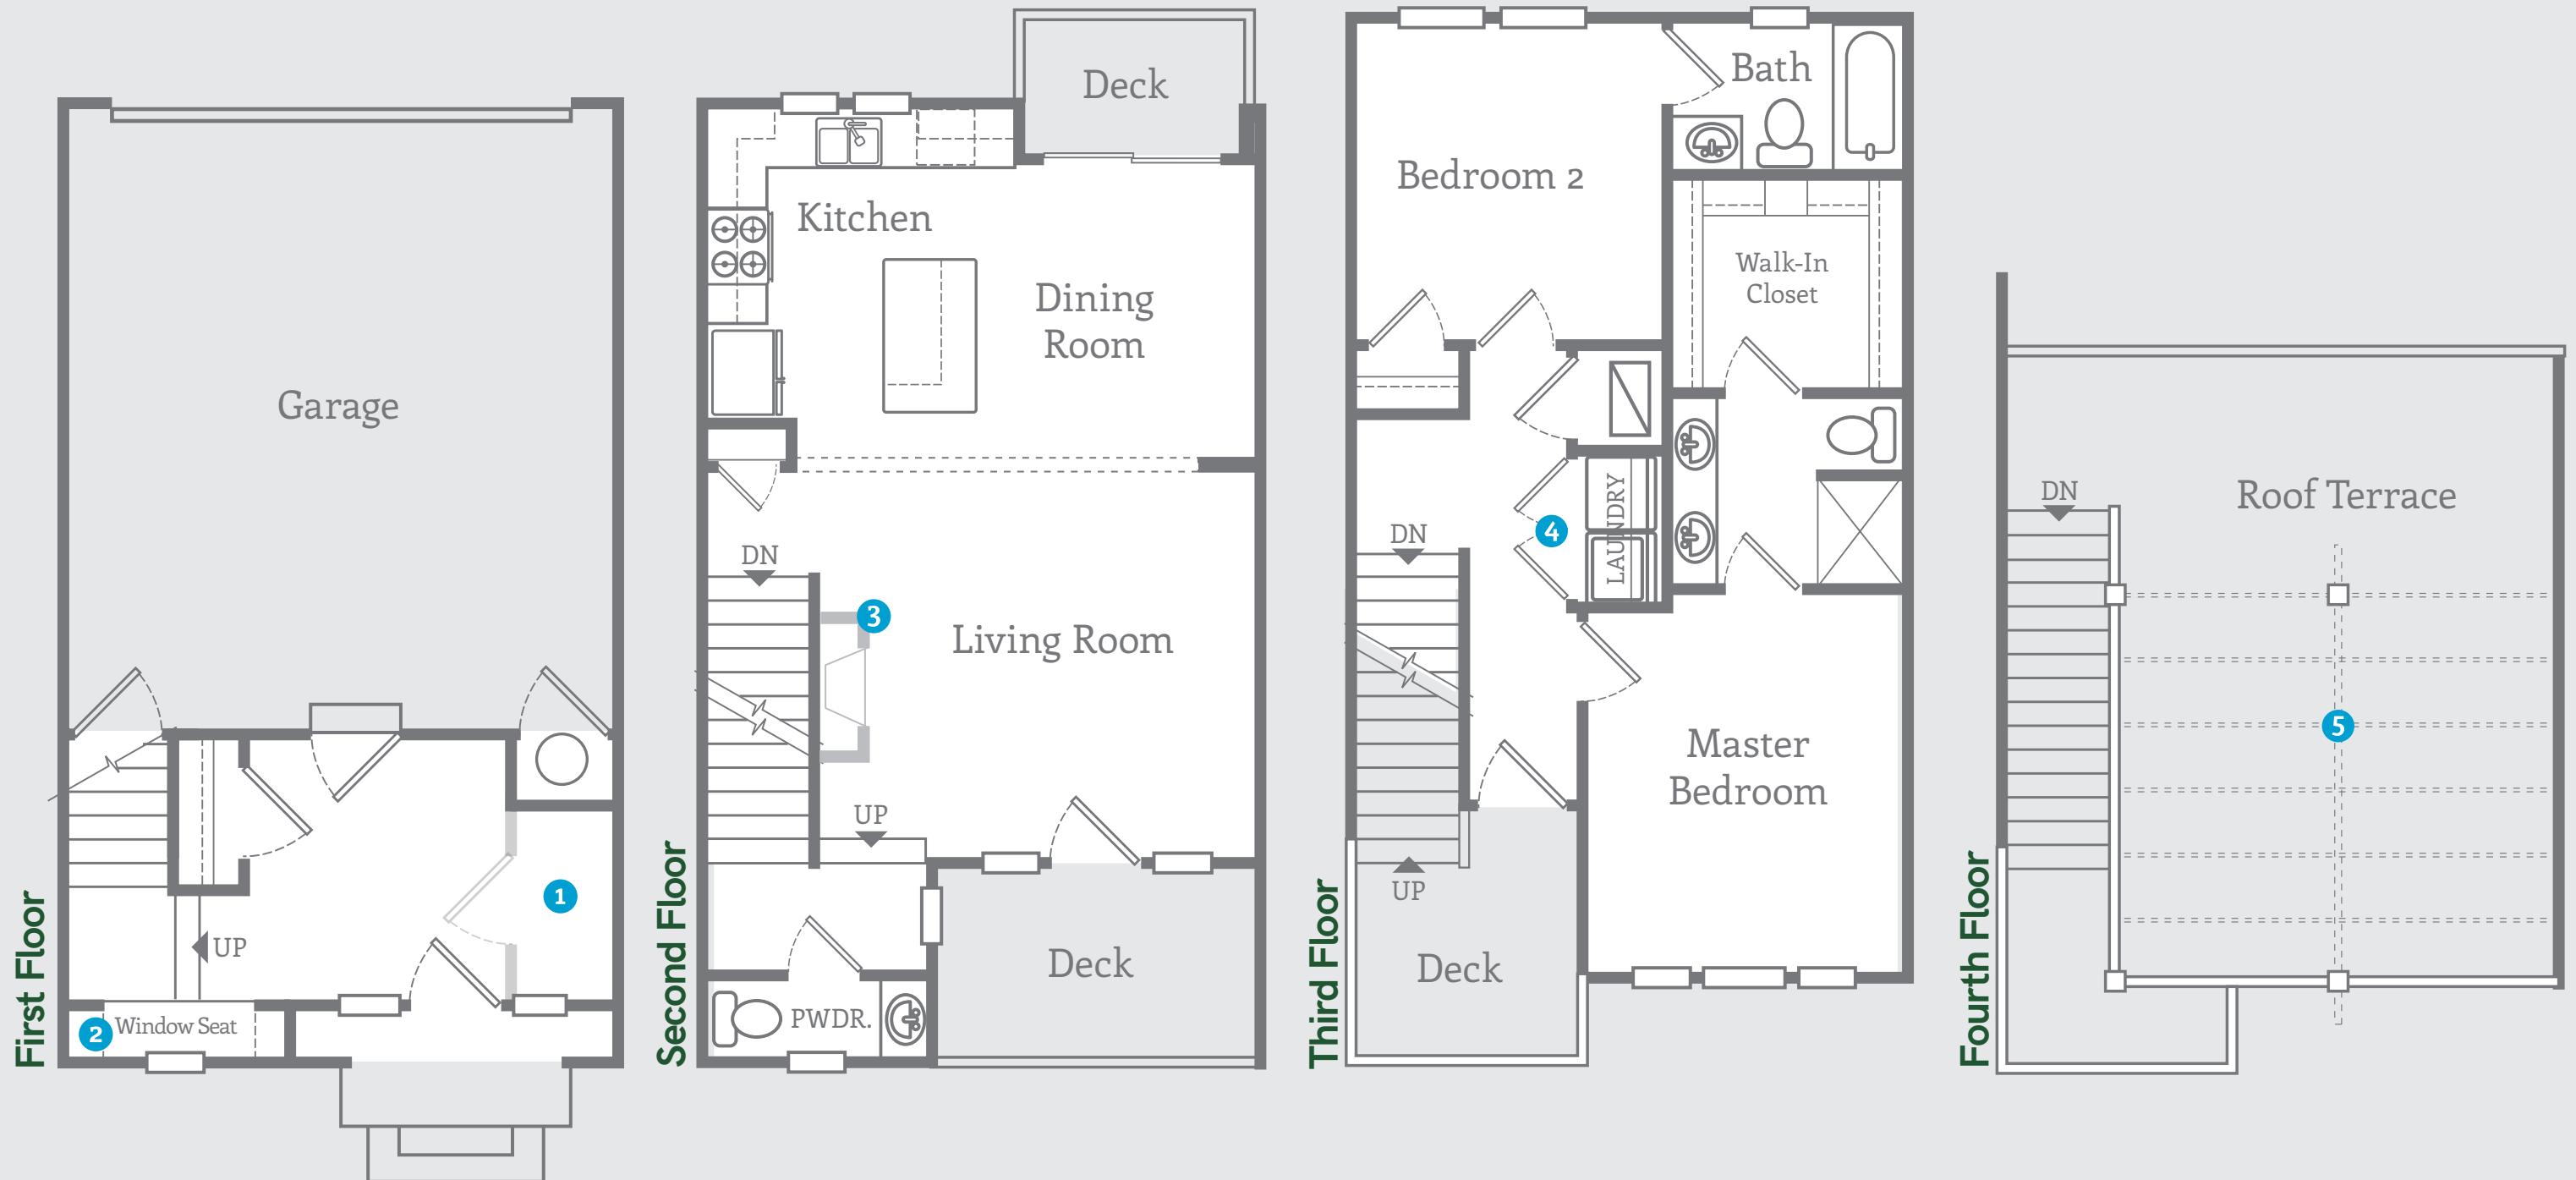

CANCUN Plan

1 Optional Storage Room

2 Optional Shelves

3 Optional Fireplace

4 Optional Linen Shelves or Cabinets

5 Optional Pergola

1449 SQ. FT.

2-BEDROOMS

2.5 BATHS

2-CAR GARAGE

This is only a conceptual, artistic rendering of the floor plan. Actual dimensions, square footage, and locations of windows, decks, patios and other features will vary from building to building. Refer to the architectural construction drawings for more detail.