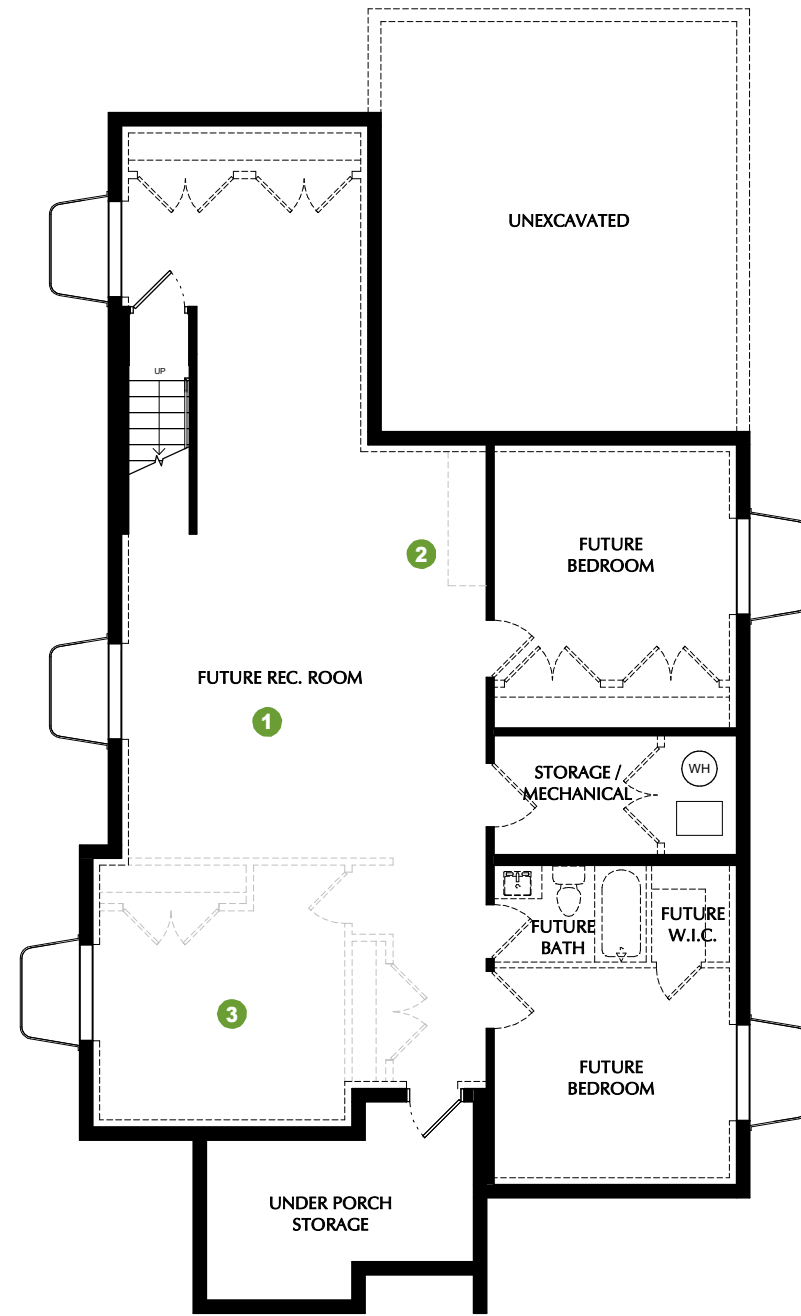

THE FOUNDER - PLAN 1A

SQUARE FOOTAGE - TOTAL: 3,145 - FINISHED: 1,556 - UNFINISHED: 1,589

2-5 BEDROOMS - 2-3 BATHROOMS - 2 CAR GARAGE

- 1 OPTION: Finished Basement
- 2 OPTION: Wet Bar
- 3 OPTION: Bedroom #5
- 4 OPTION: Package Delivery Door
- 5 OPTION: Living Room Fireplace
- 6 OPTION: Owner Bedroom Fireplace
- 7 OPTION: Hall Nook Cabinets
- 8 OPTION: Pantry
- Upper Cabinets
- Sink
- 9 OPTION: Railing
- 10 OPTION: Guest Bath Door Location
- Open to Hallway OR
- Open to Office/Bedroom
- 11 OPTION: Laundry
- Shelves
- Laundry Pass-thru Door

UNFINISHED BASEMENT
9' CEILINGS

FIRST FLOOR
10' CEILINGS