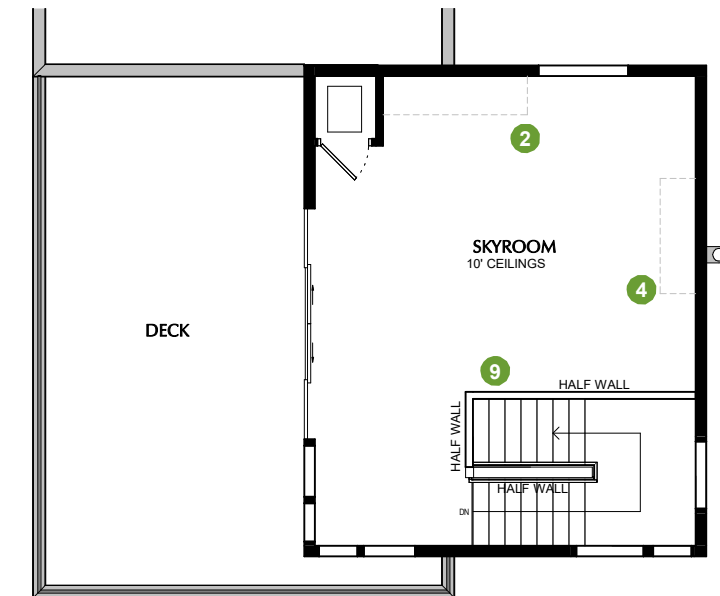

THE INNOVATOR - PLAN 3D

SQUARE FOOTAGE - TOTAL: 3,699 - FINISHED: 2,761 - UNFINISHED: 938

3-4 BEDROOMS - 2.5-3.5 BATHROOMS - 2 CAR GARAGE

- 1 OPTION: Finished Basement
- 2 OPTION: Wet Bar
- 3 OPTION: Under Porch Storage
- 4 OPTION: Fireplace
- 5 OPTION: Mudroom bench/shelves
- 6 OPTION: Pantry
- Grocery Door
- Upper Cabinets
- 7 OPTION: Package Delivery Door
- 8 OPTION: Door into Laundry
- 9 OPTION: Railing

UNFINISHED BASEMENT
9' CEILINGS

FIRST FLOOR
9' CEILINGS

SECOND FLOOR
9' CEILINGS

SKYROOM
10' CEILINGS