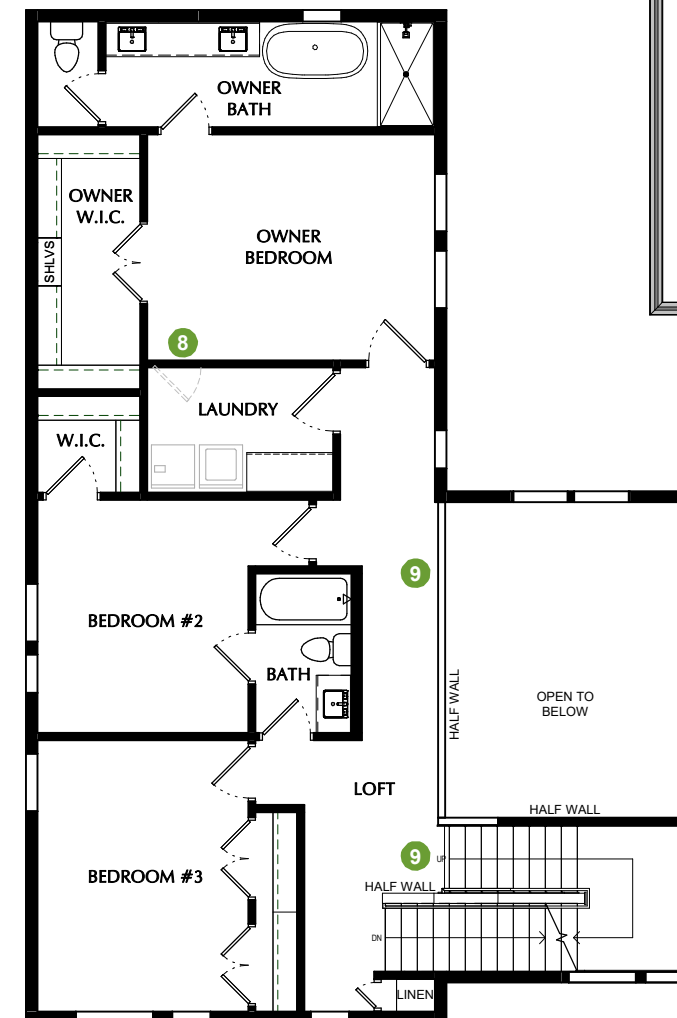

THE INNOVATOR - PLAN 3D

SQUARE FOOTAGE - TOTAL: 3,699 - FINISHED: 2,761 - UNFINISHED: 938

3-4 BEDROOMS - 2.5-3.5 BATHROOMS - 2 CAR GARAGE

- 1 OPTION: Finished Basement
- 2 OPTION: Wet Bar
- 3 OPTION: Under Porch Storage
- 4 OPTION: Fireplace
- 5 OPTION: Mudroom bench/shelves
- 6 OPTION: Pantry
- Grocery Door
- Upper Cabinets
- 7 OPTION: Package Delivery Door
- 8 OPTION: Door into Laundry
- 9 OPTION: Railing

UNFINISHED BASEMENT
9' CEILINGS

FIRST FLOOR
9' CEILINGS

SECOND FLOOR
9' CEILINGS

SKYROOM
10' CEILINGS