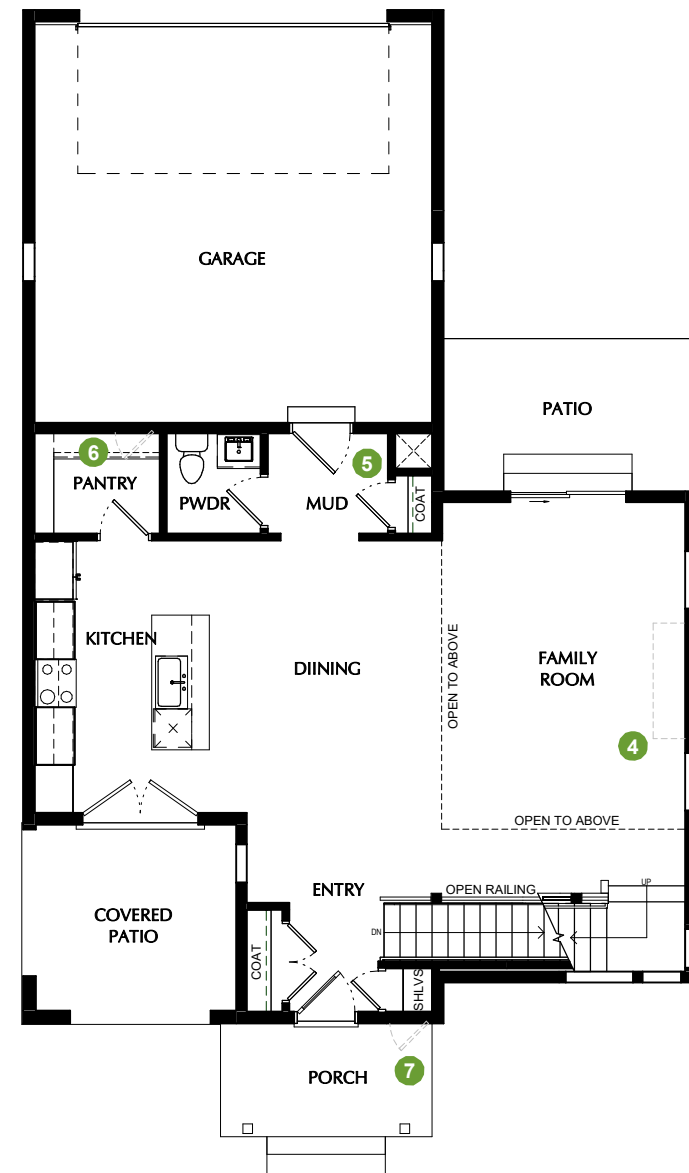

THE INNOVATOR - PLAN 3D

SQUARE FOOTAGE - TOTAL: 3,699 - FINISHED: 2,761 - UNFINISHED: 938

3-4 BEDROOMS - 2.5-3.5 BATHROOMS - 2 CAR GARAGE

- 1 OPTION: Finished Basement
- 2 OPTION: Wet Bar
- 3 OPTION: Under Porch Storage
- 4 OPTION: Fireplace
- 5 OPTION: Mudroom bench/shelves
- 6 OPTION: Pantry
- Grocery Door
- Upper Cabinets
- 7 OPTION: Package Delivery Door
- 8 OPTION: Door into Laundry
- 9 OPTION: Railing

UNFINISHED BASEMENT
9' CEILINGS

FIRST FLOOR
9' CEILINGS

SECOND FLOOR
9' CEILINGS

SKYROOM
10' CEILINGS