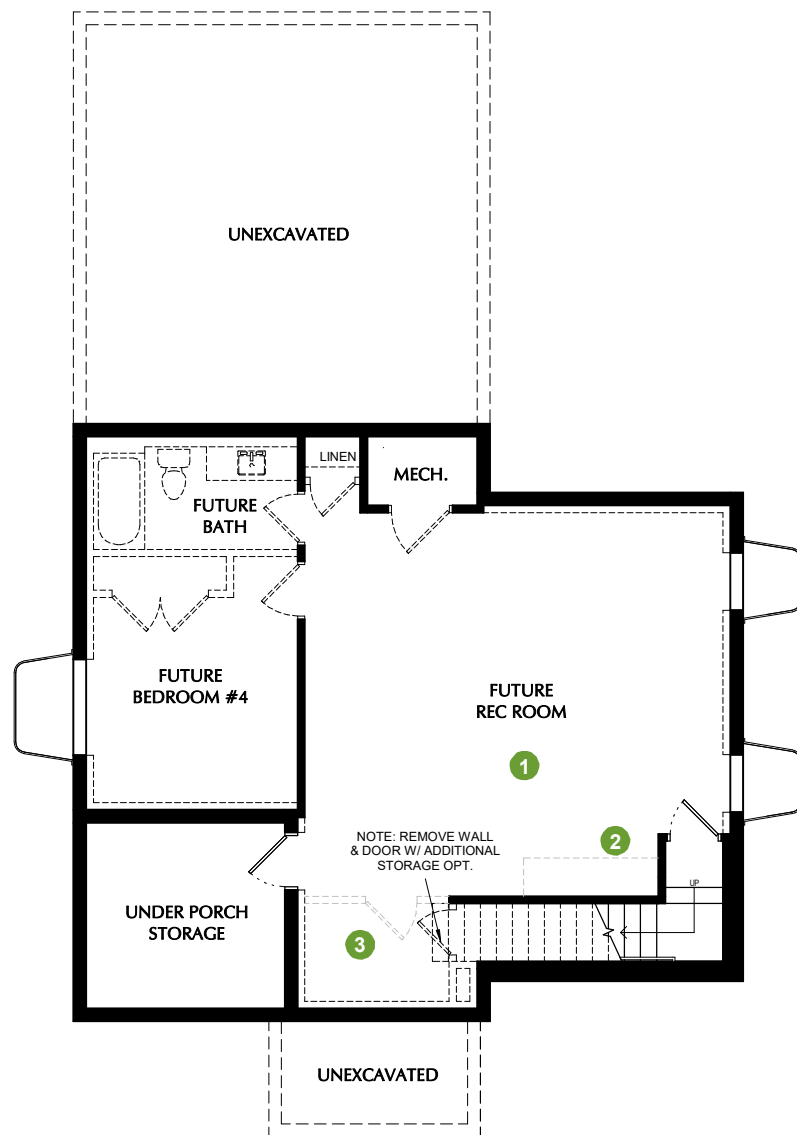

THE INNOVATOR - PLAN 3D

SQUARE FOOTAGE - TOTAL: 3,699 - FINISHED: 2,761 - UNFINISHED: 938

3-4 BEDROOMS - 2.5-3.5 BATHROOMS - 2 CAR GARAGE

- 1 OPTION: Finished Basement
- 2 OPTION: Wet Bar
- 3 OPTION: Under Porch Storage
- 4 OPTION: Fireplace
- 5 OPTION: Mudroom bench/shelves
- 6 OPTION: Pantry
- Grocery Door
- Upper Cabinets
- 7 OPTION: Package Delivery Door
- 8 OPTION: Door into Laundry
- 9 OPTION: Railing

UNFINISHED BASEMENT
9' CEILINGS

FIRST FLOOR
9' CEILINGS

SECOND FLOOR
9' CEILINGS

SKYROOM
10' CEILINGS