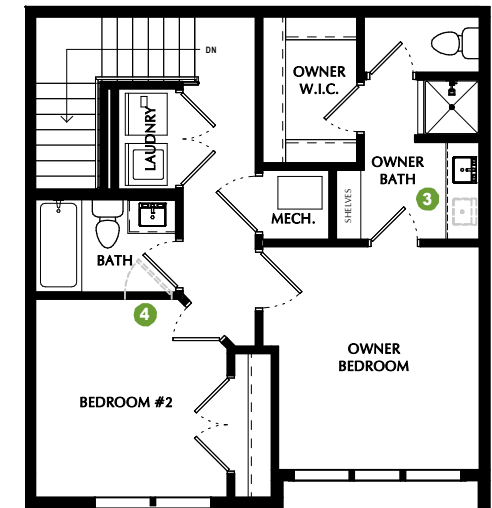

BELIZE

*SQUARE FOOTAGE - 1,370

2 BEDROOMS - 2.5 BATHROOMS - 2 CAR GARAGE

- 1 OPTION: Fireplace
- 2 OPTION: Living Room Shelves
- 3 OPTION: 2nd Sink
- 4 OPTION: 2nd En Suite - Moves door from hallway to bedroom #2

FIRST FLOOR
9' CEILINGS

SECOND FLOOR
9' CEILINGS

THIRD FLOOR
9' CEILINGS

*Listed square footage excludes garage, porch, and deck areas.

PLEASE NOTE: All drawings are artists renditions and may vary from actual product. Plans are subject to change to comply with city ordinances. All information on this sheet is subject to change without notice. Square footage, layout, and room sizes are approximate and may change per elevation.