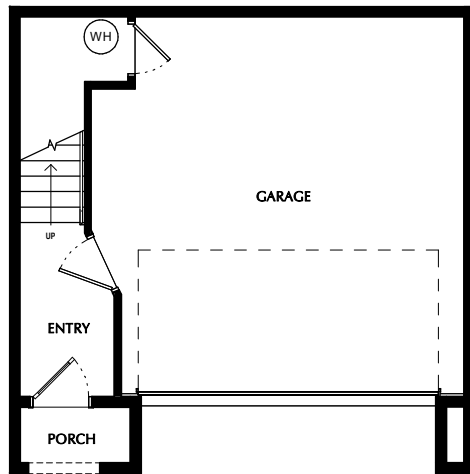

BELIZE

*SQUARE FOOTAGE - 1,370

2 BEDROOMS - 2.5 BATHROOMS - 2 CAR GARAGE

- 1 OPTION: Fireplace
- 2 OPTION: Living Room Shelves
- 3 OPTION: 2nd Sink
- 4 OPTION: 2nd En Suite - Moves door from hallway to bedroom #2

FIRST FLOOR
9' CEILINGS

SECOND FLOOR
9' CEILINGS

THIRD FLOOR
9' CEILINGS

*Listed square footage excludes garage, porch, and deck areas.

PLEASE NOTE: All drawings are artists renditions and may vary from actual product. Plans are subject to change to comply with city ordinances. All information on this sheet is subject to change without notice. Square footage, layout, and room sizes are approximate and may change per elevation.