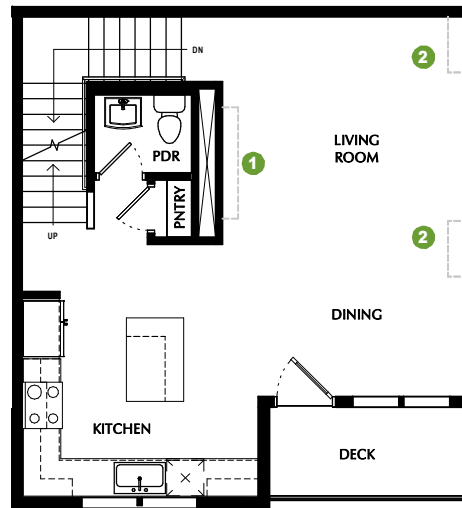

BELIZE

*SQUARE FOOTAGE - 1,370

2 BEDROOMS - 2.5 BATHROOMS - 2 CAR GARAGE

- 1 OPTION: Fireplace
- 2 OPTION: Living Room Shelves
- 3 OPTION: 2nd Sink
- 4 OPTION: 2nd En Suite - Moves door from hallway to bedroom #2

FIRST FLOOR
9' CEILINGS

SECOND FLOOR
9' CEILINGS

THIRD FLOOR
9' CEILINGS

*Listed square footage excludes garage, porch, and deck areas.

PLEASE NOTE: All drawings are artists renditions and may vary from actual product. Plans are subject to change to comply with city ordinances. All information on this sheet is subject to change without notice. Square footage, layout, and room sizes are approximate and may change per elevation.