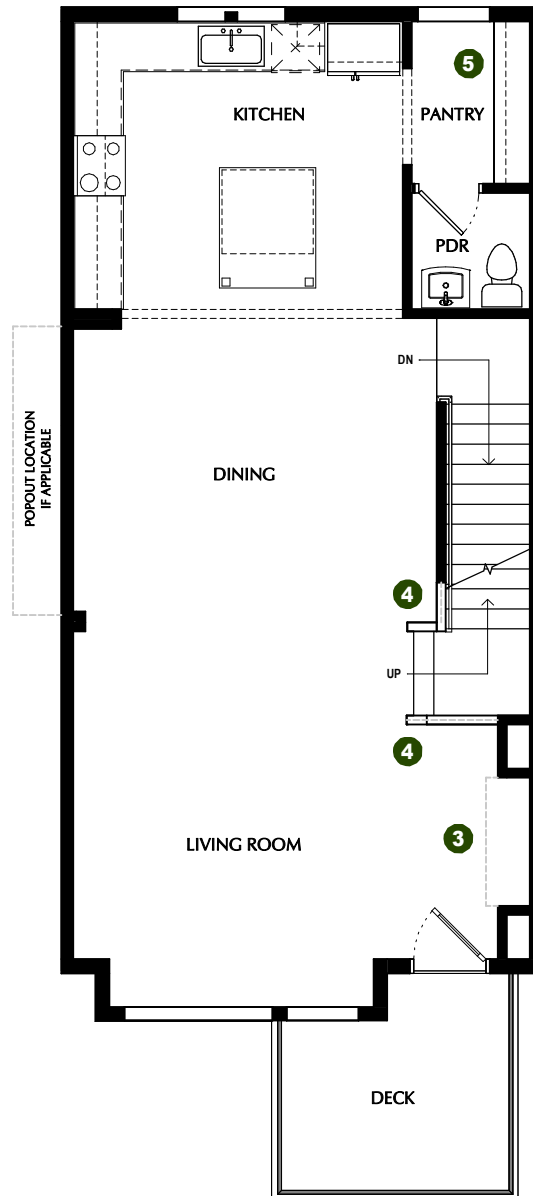

# MAJOR LEAGUE - ML

FARMINGTON  
STATION PARK

\*SQUARE FOOTAGE - TOTAL: 2,316 - FINISHED: 1,934 - UNFINISHED: 382

3-5 BEDROOMS - 2.5-3.5 BATHROOMS - 2 CAR GARAGE

- 1 OPTION: Finished Basement
- 2 OPTION: Basement Bedroom
- 3 OPTION: Fireplace
- 4 OPTION: Railing
- 5 OPTION: Pantry  
- Face Framed Shelves  
- Lower & Upper Cabinets
- 6 OPTION: Laundry Shelves
- 7 OPTION: Tub & Shower Layout
- 8 OPTION: Wet Bar

**BASEMENT**  
8' CEILINGS

**FIRST FLOOR**  
9' CEILINGS

**SECOND FLOOR**  
9' CEILINGS

**THIRD FLOOR**  
9' CEILINGS

**2 OPTION - BASEMENT BEDROOM**  
8' CEILINGS

\*Listed square footage excludes garage, porch, and deck areas.

PLEASE NOTE: All drawings are artists renditions and may vary from actual product. Plans are subject to change to comply with city ordinances. All information on this sheet is subject to change without notice. Square footage, layout, and room sizes are approximate and may change per elevation. All window locations & sizes may vary.