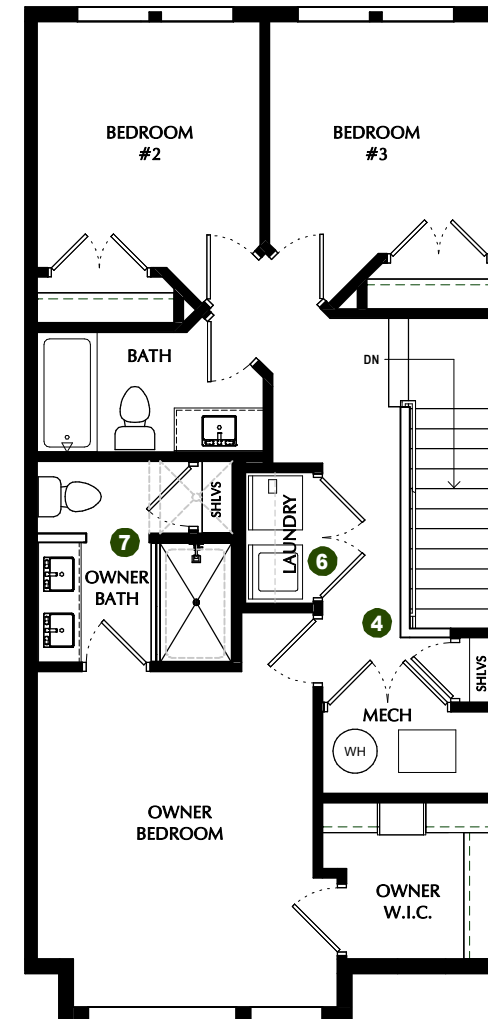

# MAJOR LEAGUE - ML

FARMINGTON  
STATION PARK

\*SQUARE FOOTAGE - TOTAL: 2,316 - FINISHED: 1,934 - UNFINISHED: 382

3-5 BEDROOMS - 2.5-3.5 BATHROOMS - 2 CAR GARAGE

- 1 OPTION: Finished Basement
- 2 OPTION: Basement Bedroom
- 3 OPTION: Fireplace
- 4 OPTION: Railing
- 5 OPTION: Pantry  
- Face Framed Shelves  
- Lower & Upper Cabinets
- 6 OPTION: Laundry Shelves
- 7 OPTION: Tub & Shower Layout
- 8 OPTION: Wet Bar

**BASEMENT**  
8' CEILINGS

**FIRST FLOOR**  
9' CEILINGS

**SECOND FLOOR**  
9' CEILINGS

**THIRD FLOOR**  
9' CEILINGS

**2 OPTION - BASEMENT BEDROOM**  
8' CEILINGS

\*Listed square footage excludes garage, porch, and deck areas.

PLEASE NOTE: All drawings are artists renditions and may vary from actual product. Plans are subject to change to comply with city ordinances. All information on this sheet is subject to change without notice. Square footage, layout, and room sizes are approximate and may change per elevation. All window locations & sizes may vary.