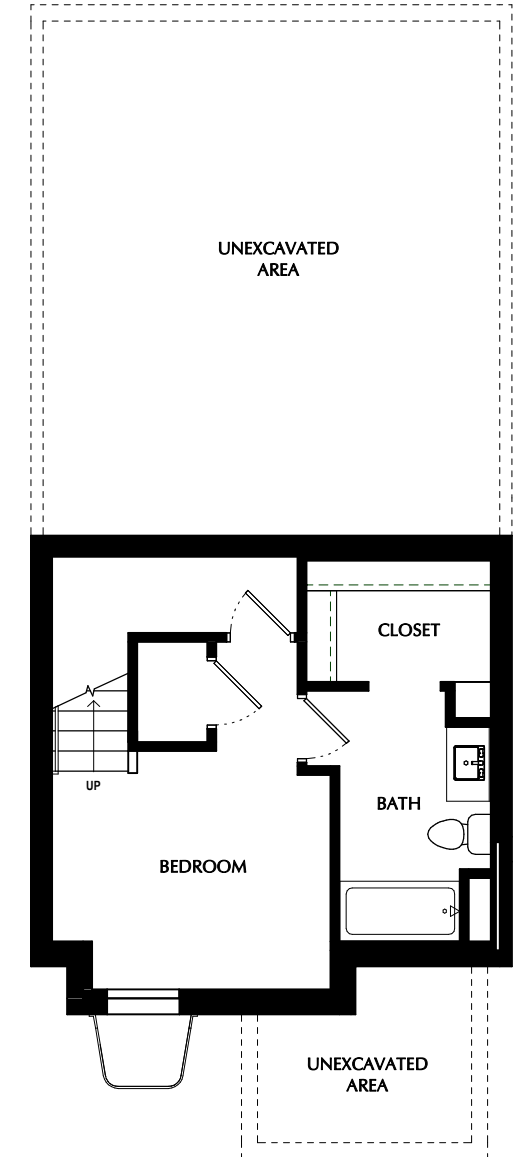

# MAJOR LEAGUE - ML

FARMINGTON  
STATION PARK

\*SQUARE FOOTAGE - TOTAL: 2,316 - FINISHED: 1,934 - UNFINISHED: 382

3-5 BEDROOMS - 2.5-3.5 BATHROOMS - 2 CAR GARAGE

- 1 OPTION: Finished Basement
- 2 OPTION: Basement Bedroom
- 3 OPTION: Fireplace
- 4 OPTION: Railing
- 5 OPTION: Pantry  
- Face Framed Shelves  
- Lower & Upper Cabinets
- 6 OPTION: Laundry Shelves
- 7 OPTION: Tub & Shower Layout
- 8 OPTION: Wet Bar

**BASEMENT**  
8' CEILINGS

**FIRST FLOOR**  
9' CEILINGS

**SECOND FLOOR**  
9' CEILINGS

**THIRD FLOOR**  
9' CEILINGS

**2 OPTION - BASEMENT BEDROOM**  
8' CEILINGS

\*Listed square footage excludes garage, porch, and deck areas.

PLEASE NOTE: All drawings are artists renditions and may vary from actual product. Plans are subject to change to comply with city ordinances. All information on this sheet is subject to change without notice. Square footage, layout, and room sizes are approximate and may change per elevation. All window locations & sizes may vary.