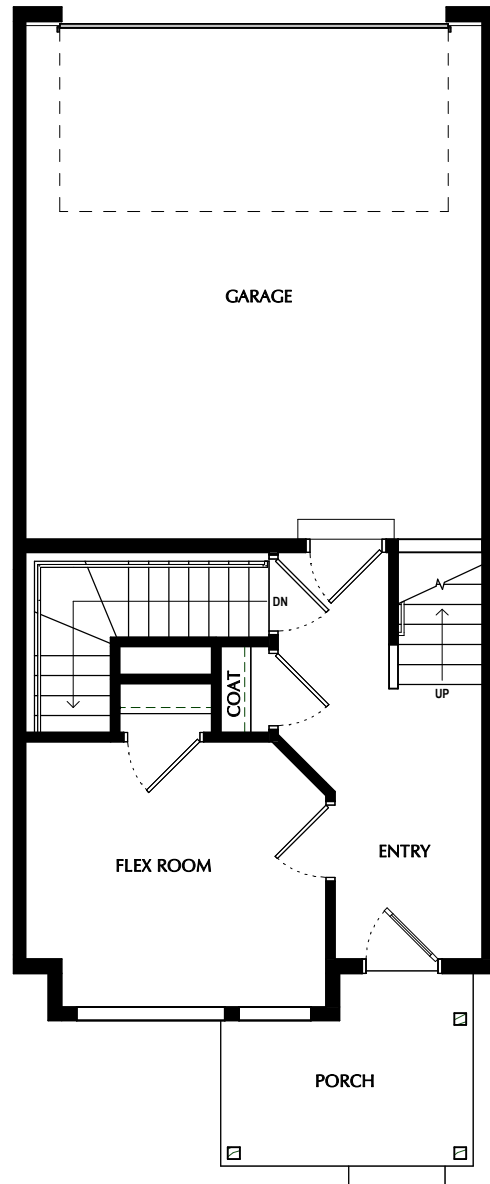

# MAJOR LEAGUE - ML

FARMINGTON  
STATION PARK

\*SQUARE FOOTAGE - TOTAL: 2,316 - FINISHED: 1,934 - UNFINISHED: 382

3-5 BEDROOMS - 2.5-3.5 BATHROOMS - 2 CAR GARAGE

- 1 OPTION: Finished Basement
- 2 OPTION: Basement Bedroom
- 3 OPTION: Fireplace
- 4 OPTION: Railing
- 5 OPTION: Pantry  
- Face Framed Shelves  
- Lower & Upper Cabinets
- 6 OPTION: Laundry Shelves
- 7 OPTION: Tub & Shower Layout
- 8 OPTION: Wet Bar

**BASEMENT**  
8' CEILINGS

**FIRST FLOOR**  
9' CEILINGS

**SECOND FLOOR**  
9' CEILINGS

**THIRD FLOOR**  
9' CEILINGS

**2 OPTION - BASEMENT BEDROOM**  
8' CEILINGS

\*Listed square footage excludes garage, porch, and deck areas.