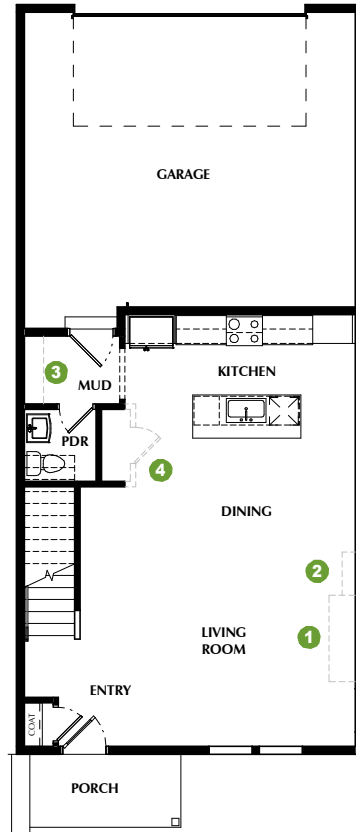

HAVEN

***SQUARE FOOTAGE** - TOTAL: 1,508 - FINISHED: 1,508 - UNFINISHED: 0

2 BEDROOMS - 2.5 BATHROOMS - 2 CAR GARAGE

- 1** OPTION: Fireplace
- 4** OPTION: Pantry
- 2** OPTION: Living Room Bookcases
- 5** OPTION: Railing
- 3** OPTION: Mudroom Bench & Shelves
- 6** OPTION: Laundry Shelves

FIRST FLOOR
9' CEILINGS

SECOND FLOOR
9' CEILINGS

*Listed square footage excludes garage, porch and deck areas.

PLEASE NOTE: All drawings are artists renditions and may vary from actual product. Plans are subject to change to comply with city ordinances. All information on this sheet is subject to change without notice. Square footage, layout, and room sizes are approximate and may change per elevation.