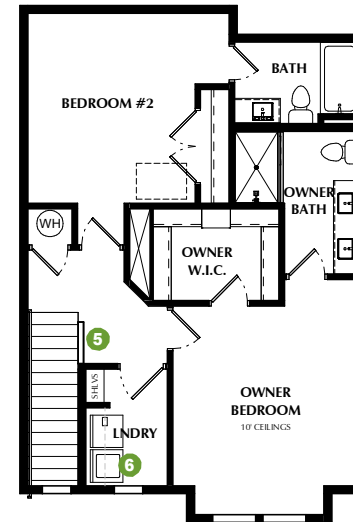

HAVEN

***SQUARE FOOTAGE** - TOTAL: 1,508 - FINISHED: 1,508 - UNFINISHED: 0

2 BEDROOMS - 2.5 BATHROOMS - 2 CAR GARAGE

- 1** OPTION: Fireplace
- 4** OPTION: Pantry
- 2** OPTION: Living Room Bookcases
- 5** OPTION: Railing
- 3** OPTION: Mudroom Bench & Shelves
- 6** OPTION: Laundry Shelves

FIRST FLOOR
9' CEILINGS

SECOND FLOOR
9' CEILINGS

*Listed square footage excludes garage, porch and deck areas.

PLEASE NOTE: All drawings are artists renditions and may vary from actual product. Plans are subject to change to comply with city ordinances. All information on this sheet is subject to change without notice. Square footage, layout, and room sizes are approximate and may change per elevation.