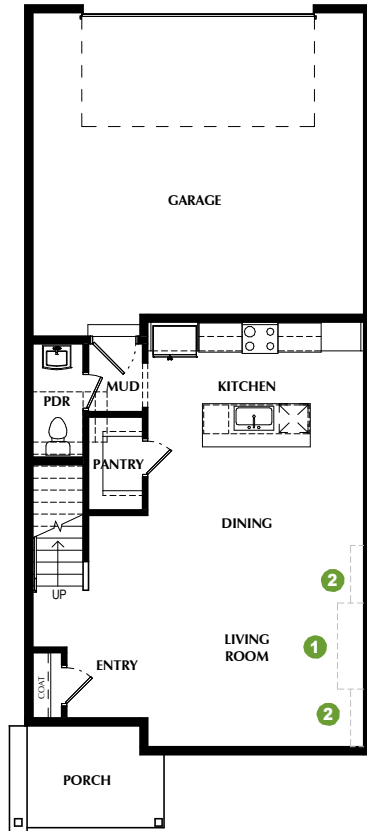

SOLACE

***SQUARE FOOTAGE - TOTAL:** 1,685 - **FINISHED:** 1,685 - **UNFINISHED:** 0
3 BEDROOMS - 2.5 BATHROOMS - 2 CAR GARAGE

- 1** OPTION: Fireplace
- 2** OPTION: Living Room Bookcases
- 3** OPTION: Laundry Shelves
- 4** OPTION: Railing

FIRST FLOOR
9' CEILINGS

SECOND FLOOR
9' CEILINGS

THIRD FLOOR
9' CEILINGS

*Listed square footage excludes garage, porch and deck areas.

PLEASE NOTE: All drawings are artists renditions and may vary from actual product. Plans are subject to change to comply with city ordinances. All information on this sheet is subject to change without notice. Square footage, layout, and room sizes are approximate and may change per elevation.