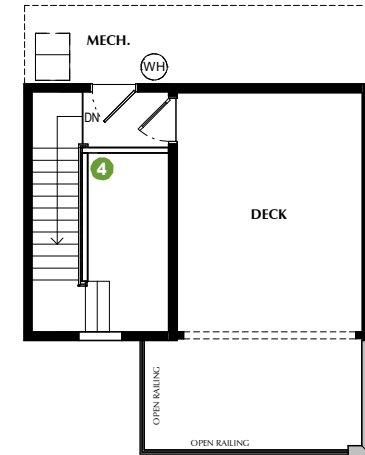

SOLACE

***SQUARE FOOTAGE - TOTAL:** 1,685 - **FINISHED:** 1,685 - **UNFINISHED:** 0
3 BEDROOMS - 2.5 BATHROOMS - 2 CAR GARAGE

- 1** OPTION: Fireplace
- 2** OPTION: Living Room Bookcases
- 3** OPTION: Laundry Shelves
- 4** OPTION: Railing

FIRST FLOOR
9' CEILINGS

SECOND FLOOR
9' CEILINGS

THIRD FLOOR
9' CEILINGS

*Listed square footage excludes garage, porch and deck areas.

PLEASE NOTE: All drawings are artists renditions and may vary from actual product. Plans are subject to change to comply with city ordinances. All information on this sheet is subject to change without notice. Square footage, layout, and room sizes are approximate and may change per elevation.