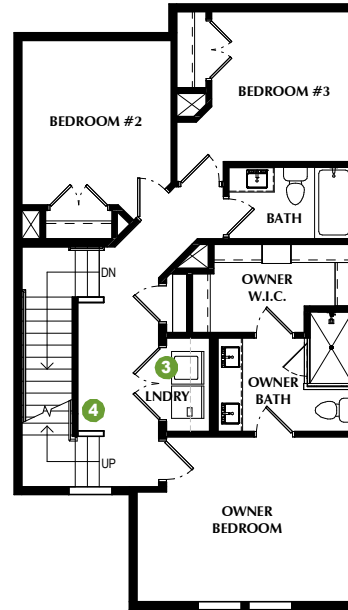

SOLACE

***SQUARE FOOTAGE - TOTAL:** 1,685 - **FINISHED:** 1,685 - **UNFINISHED:** 0
3 BEDROOMS - 2.5 BATHROOMS - 2 CAR GARAGE

- 1** OPTION: Fireplace
- 2** OPTION: Living Room Bookcases
- 3** OPTION: Laundry Shelves
- 4** OPTION: Railing

FIRST FLOOR
9' CEILINGS

SECOND FLOOR
9' CEILINGS

THIRD FLOOR
9' CEILINGS

*Listed square footage excludes garage, porch and deck areas.

PLEASE NOTE: All drawings are artists renditions and may vary from actual product. Plans are subject to change to comply with city ordinances. All information on this sheet is subject to change without notice. Square footage, layout, and room sizes are approximate and may change per elevation.